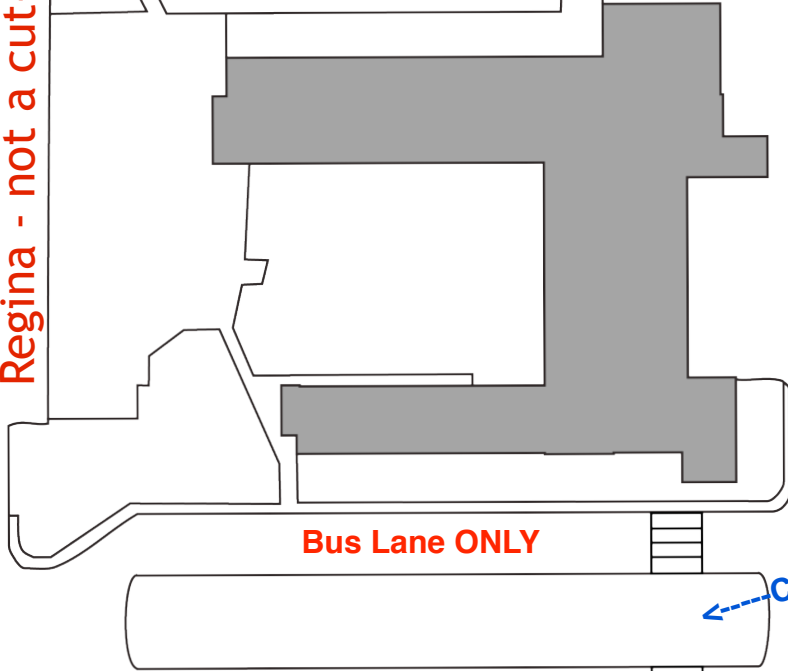

Dropping Off/Picking Up Students in Grade K - 4

Romona School

Street parking available north of Regina driveway on east side of Romona Road.

Regina - not a cut-through.

Pull to the LEFT all the way up to the island and have your children get out of the car. There will be several assistants in blue vests located ON the island to assist them in walking to the crossing zone where a crossing guard will take them across to the front of the building.

CROSS HERE FOR STUDENTS

<---15 minute parking ONLY on street --->

DROP OFF ONLY - May not Leave Car Unattended

Romona Road - one way SOUTH BOUND starting at Washington ----->

NO PARKING

Parking on Street

Central Ave.

No Drop Off

NO PARKING

Wilmette Ave.

Romona Rd.